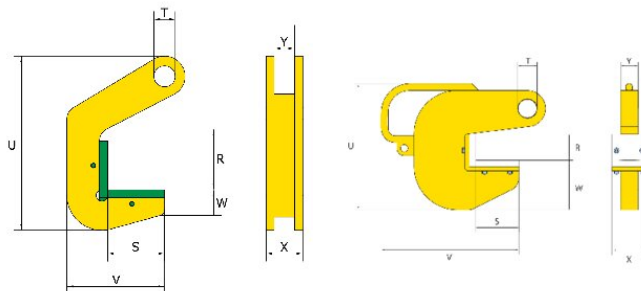

... [Read more](#)

Marking: According to standard, CE-marked, Type, serial number, WLL, Jaw opening

Temperature range: TPH: - 40°C to + 50°C. / TPH-HD - 30°C to + 80°C.

Standard: EN 13155

Note: Must always be used in pairs

Pipe Lifting Clamp Terrier TPH/TPH-HD

Blueprint

Technical data

Part code	Code	WLL (metric) tonnes	Jaw width in	V in	S in	W in	U in	T in	X in	Y in	Weight lb
502100150400740	1.5 TPH	1.5	1.57	4.72	2.76	1.97	7.28	0.63	1.61	0.98	4.41
502100300400740	3 TPH	3	1.57	4.72	2.76	1.97	7.28	0.63	1.61	0.98	4.41
502100400500740	4 TPH	4	1.97	5.51	2.76	2.28	8.03	1.02	1.61	0.98	6.61
502100500600740	5 TPH-HD	5	2.36	12.17	3.94	3.35	9.13	1.02	3.15	0.79	14.77
502100600500740	6 TPH	6	1.97	5.51	2.76	2.28	8.03	1.02	1.61	0.98	6.61
502100800700740	8 TPH	8	2.76	5.51	2.76	2.28	8.82	1.02	1.77	0.98	7.5
502101000700740	10TPH	10	2.76	5.51	2.76	2.28	8.82	1.02	3.35	1.77	11.02
502101000600740	10 TPH-HD	10	2.36	12.56	3.94	3.35	9.29	1.42	3.15	1.18	21.38
502101200700740	12TPH	12	2.76	5.51	2.76	2.28	8.82	1.02	3.35	1.77	15.43
502101500700740	15TPH	15	2.76	6.1	2.76	2.99	9.84	1.02	3.94	2.36	19.84
502102000700740	20TPH	20	2.76	6.1	2.76	2.99	9.84	1.02	3.94	2.36	19.84
502102000600740	20 TPH-HD	20	2.36	14.25	3.94	4.13	11.22	2.01	3.15	1.38	30.86
502103000600740	30 TPH-HD	30	2.36	15.24	3.94	4.53	12.2	2.28	3.15	1.57	41.89
502106000600740	60 TPH-HD	60	2.36	16.46	3.94	4.53	13.78	3.35	3.15	2.36	62.83