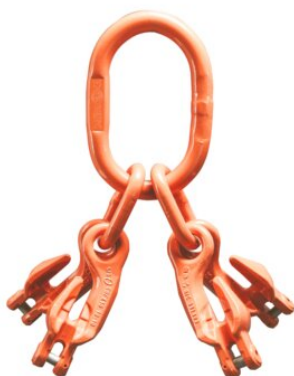

Masterlink With Eye-Clevis Shortening Hooks Cartec CDFXA4

Product information

Professional-grade lifting accessory designed for creating adjustable four-leg chain sling assemblies with maximum efficiency and safety. Part of the Cartec Grade 100 range of robust rigging components, this masterlink assembly integrates multiple adjustable eye-clevis shortening hooks directly into a single, forged unit — reducing the number of individual parts required and simplifying sling fabrication

... [Read more](#)

Marking: CE-marked

Safety factor: 4:1

Grade: 10

Masterlink With Eye-Clevis Shortening Hooks Cartec CDFXA4

Blueprint

Technical data

Part code	Chain diameter mm	WLL (metric) tonnes	D in	L in	P in	D1 in	R in	Weight lb
402100211390	6	2.12	0.71	2.95	5.31	0.51	10.63	5.51
402100281390	7	2.8	0.87	3.54	6.3	0.63	13.78	10.36
402100381390	8	3.75	0.87	3.54	6.3	0.63	13.78	10.36
402100601390	10	6	1.02	3.94	7.09	0.71	16.73	18.96
402101001390	13	10	1.26	4.33	7.87	0.87	20.47	37.48
402101501390	16	15	1.42	5.51	10.24	1.02	25	63.93