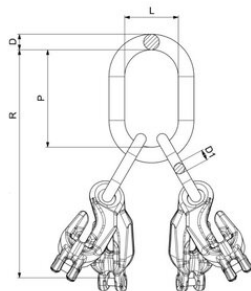

Masterlink With Eye-Clevis Shortening Hooks Cartec CDFXA4

Product information

Professional-grade lifting accessory designed for creating adjustable four-leg chain sling assemblies with maximum efficiency and safety. Part of the Cartec Grade 100 range of robust rigging components, this masterlink assembly integrates multiple adjustable eye-clevis shortening hooks directly into a single, forged unit — reducing the number of individual parts required and simplifying sling fabrication

... [Read more](#)

Marking: CE-marked

Safety factor: 4:1

Grade: 10

Masterlink With Eye-Clevis Shortening Hooks Cartec CDFXA4

Blueprint

Technical data

Part code	Chain diameter mm	WLL (metric) tonnes	D in	L in	P in	D1 in	R in	Weight lb
402100211390	6	2.12	0.71	2.95	5.31	0.51	10.63	5.51
402100281390	7	2.8	0.87	3.54	6.3	0.63	13.78	10.36
402100381390	8	3.75	0.87	3.54	6.3	0.63	13.78	10.36
402100601390	10	6	1.02	3.94	7.09	0.71	16.73	18.96
402101001390	13	10	1.26	4.33	7.87	0.87	20.47	37.48
402101501390	16	15	1.42	5.51	10.24	1.02	25	63.93